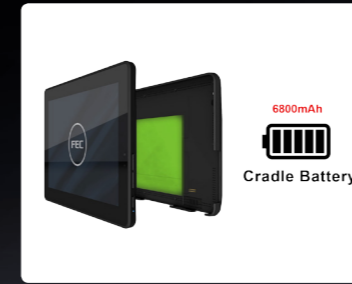

AerTab

10inch Multi-function Mobile Tablet

FEC

AerTab AT-1450

FEC offer new generation smart tablet in 10" as mobile POS and multi-function system to take all your future business in hand.

FEC AerTab AT-1450 is a meticulously sophisticated designed compact mobile tablet to offer incredible mobility. Using latest Intel® Cherry Trail Atom processor to accomplish high performance and reduce energy consumption. AT-1450 supports Windows and Android OS. Optional service cradle and service station enable this mobile system with multiple powerful functions.

Features

10.1" projected capacitive touch screen in 1280 x 800 high definition.

Intel® Cherry Trail Atom processor, for Windows 10 or Android 5.1 OS.

Built-in Wi-Fi, Bluetooth, GPS module for various connectivity.

6800mAh high capacity battery – longest operating time in industry.

Front camera: 8 MP. (Optional)
Rear camera: 2 MP.

MicroSD Card slot for maximum 128 GB expandable storage.

Service Cradle

Scanner for immediate 1D / 2D barcode reading.

MSR & IC card reader for multiple data reading / writing and EMV support.

Built-in NFC reader enables contactless transactions.

Additional 6800mAh high capacity battery for all day using.

USB 2.0 port for instant data transmitting.