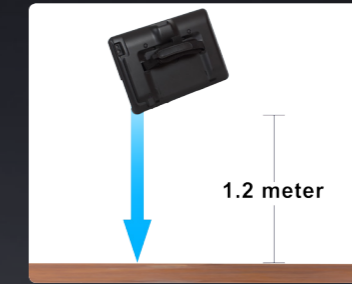

MSR & IC card reader for multiple data reading / writing and EMV support.

Built-in NFC reader enables contactless transactions.

Additional 6800mAh high capacity battery for all day using.

USB 2.0 port for instant data transmitting.

1.2m free fall protection (with cradle).

Service Station

Docking station for instant power charging & data transmitting.

Foldable stand with tiny footprint for efficient space saving.

Various optional I/O interface for flexible solutions.