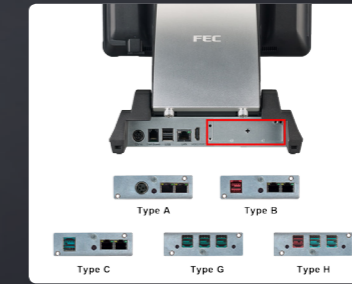

1.2m free fall protection (with cradle).

Service Station

Docking station for instant power charging & data transmitting.

Foldable stand with tiny footprint for efficient space saving.

Various optional I/O interface for flexible solutions.