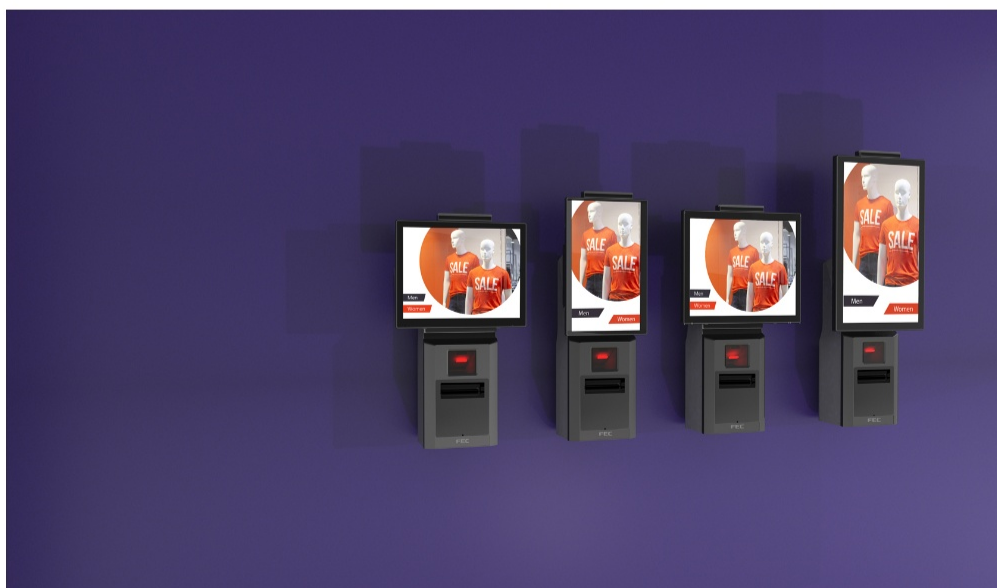

KS-3682W (Xelf)

01/ Self Service, Optimize queuing and improve efficiency

Scan

Print

Payment

Counter

02/ 15 | 15.6 | 17 | 22

Four Sizes & resolutions to fulfill different needs

03/ Xelf

- Classic Standalone
- Elegant Desktop
- Simple Wall-mount

04/ Self-Checkout

Fast, efficient checkout to improve your customer's experience and your bottom line.

05/ Self-Ordering

Expand your in-store aisles or your menu boards to expand your sales.

06/ Expandable Service

Device flexibility, expand your kiosk capabilities through additional devices.

Specifications

Display

- 15" / 15.6" / 17" / 22"

CPU

- Intel® Celeron® 3965U 2M Cache, 2.20 GHz
- Intel Core™ i3 7100U 3M Cache, 2.40 GHz
- Intel Core™ i5 7300U 3M Cache, up to 3.50 GHz
- RK-3288 Quad Core Cortex A17-1.6Ghz