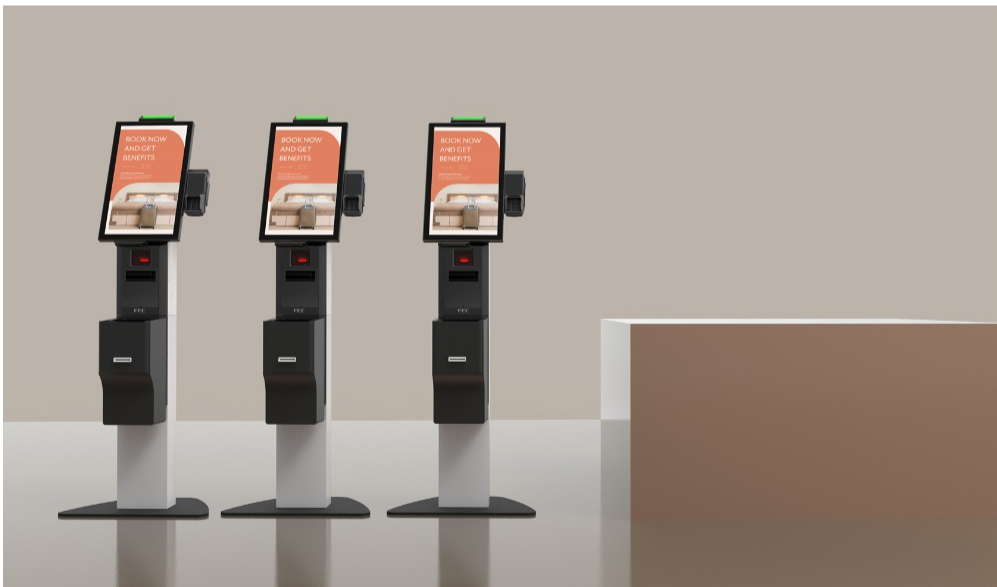

KS-3682W (Xelf)

01/ Self Service, Optimize queuing and improve efficiency

Scan

Print

Payment

Counter

02/ 15 | 15.6 | 17 | 22

Four Sizes & resolutions to fulfill different needs

03/ Xelf

- Classic Standalone
- Elegant Desktop
- Simple Wall-mount

04/ Self-Checkout

Fast, efficient checkout to improve your customer's experience and your bottom line.

05/ Self-Ordering

Expand your in-store aisles or your menu boards to expand your sales.

06/ Expandable Service

Device flexibility, expand your kiosk capabilities through additional devices.

Specifications

Display

- 15" / 15.6" / 17" / 22"

CPU

- Intel® Celeron® 3965U 2M Cache, 2.20 GHz
- Intel Core™ i3 7100U 3M Cache, 2.40 GHz
- Intel Core™ i5 7300U 3M Cache, up to 3.50 GHz
- RK-3288 Quad Core Cortex A17-1.6Ghz